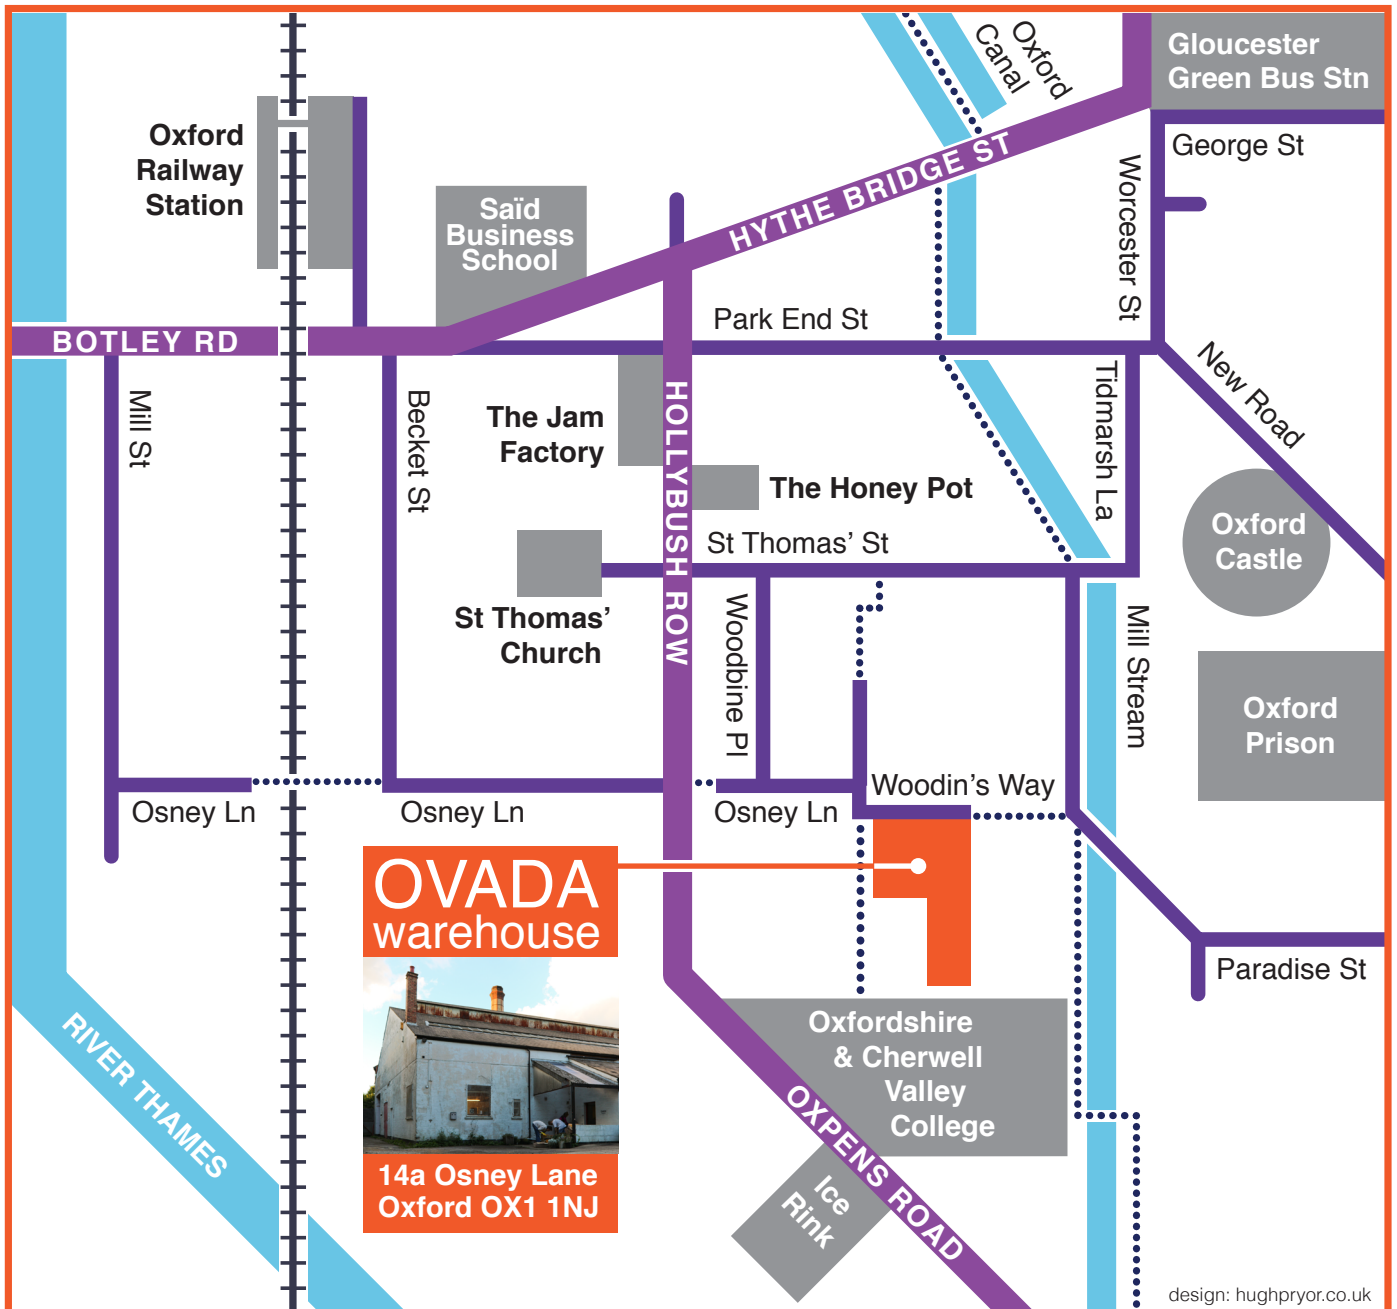

OVADA warehouse directions

By Foot:

OVADA is located in the centre of Oxford and is a 5 minute walk from either Oxford Rail Station, Gloucester Green Bus Station or Oxford City Centre. The warehouse is located on Osney Lane which can be accessed from all directions by foot.

By Bus:

Stagecoach and Oxford Bus Company run regular services into Oxford, with the nearest bus stops to the warehouse being Frideswide Square and Park End Street. From London, the Oxford Tube and X90 coaches run regularly into the City Centre and Gloucester Green Bus Station.

By Car:

Parking is very limited in the surrounding streets and is mainly reserved for permit holders only. We recommend the nearby Westgate, Oxpens, Worcester Street or Abbey Place car parks. There is limited parking at OVADA warehouse which may be arranged with prior notice for group visits, disabled access and deliveries only.